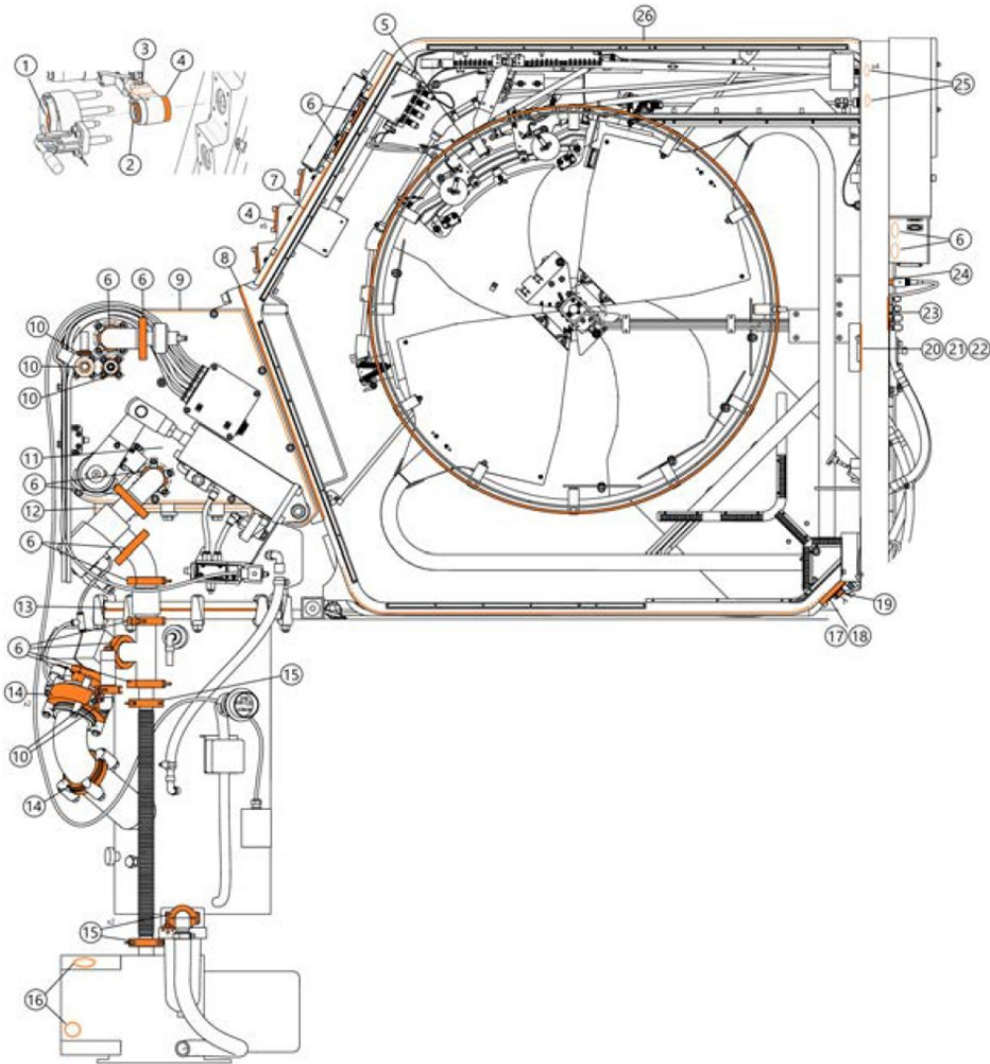

MAINTENANCE TRACKING TOOL

PETTRACE800

Date:2023-10-17

Country: Italy	Site: VEN
Intervention:	Single intervention <input checked="" type="checkbox"/>
Subsystems:	Chamber <input checked="" type="checkbox"/>

VACUUM

PETtrace800 O-Rings analysis

Pins

CHAMBER

Chamber Opening