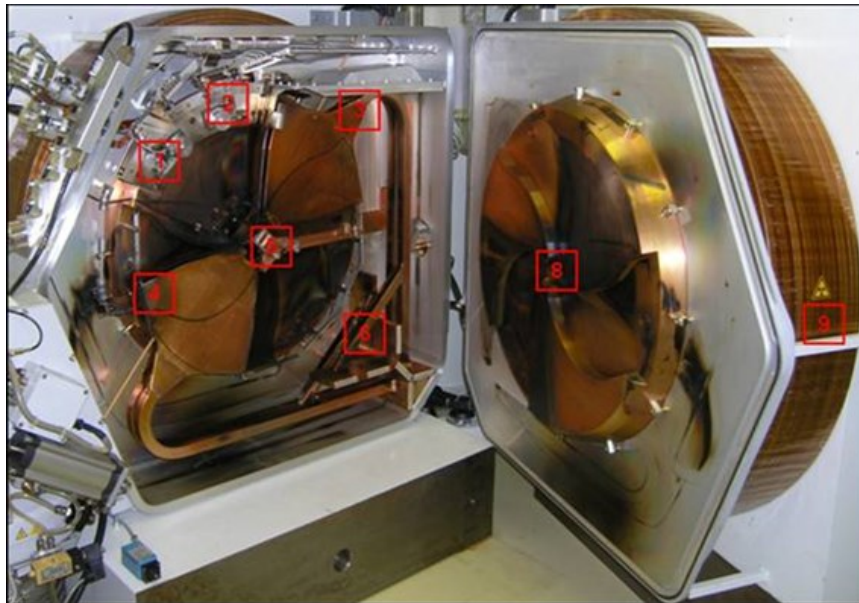

**CHAMBER**

**Chamber Opening**

	<input checked="" type="checkbox"/>
--	-------------------------------------

Measure yoke play, adjust if needed:

**Dose rate mapping (positions 1-9, [μSv/h])**

Position1At36CmFromExtractionTrolley	1
--------------------------------------	---

Photo documentation & visual inspection

**Beam exit valve tests**