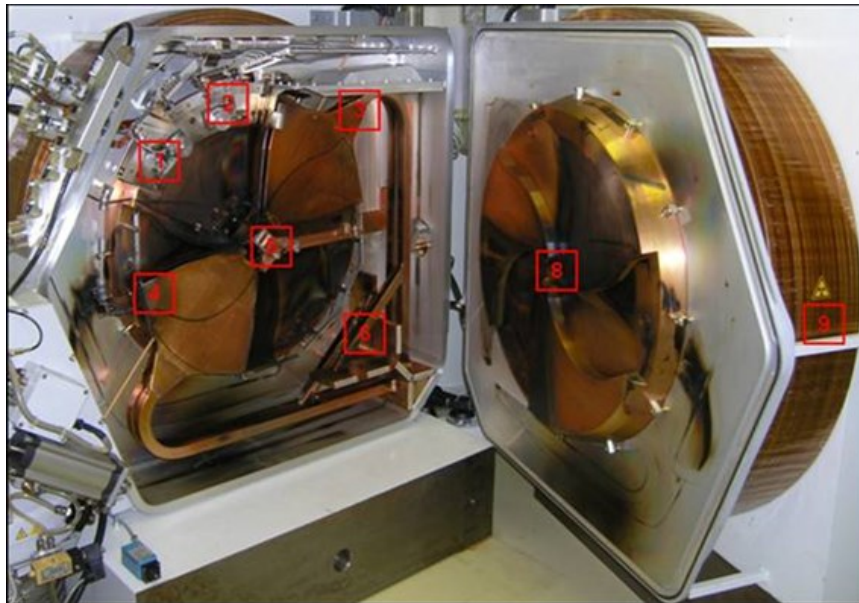

MAINTENANCE TRACKING TOOL
PETTRACE800

Date:2023-09-28

Country: Germany	Site: BON
Intervention:	Programmed maintenance: UBM/CBM <input checked="" type="checkbox"/>
Subsystems:	

CHAMBER

Chamber Opening

	<input checked="" type="checkbox"/>
--	-------------------------------------

Measure yoke play, adjust if needed:

Dose rate mapping (positions 1-9, [μSv/h])

Position1At36CmFromExtractionTrolley	4
Position1At36CmFromExtractionTrolley	4

Photo documentation & visual inspection

Beam exit valve tests